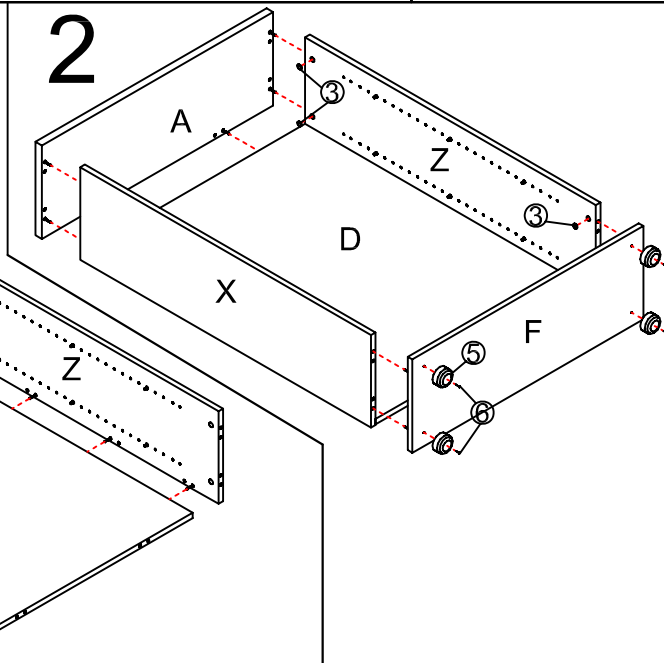

## CBC15

**rapidline**  
FURNITURE FOR TODAY

2011-8-25

pin	6×35		1	20PCS
CAM			2	20PCS
Cam Cover			3	20PCS
Bot Minifix			4	12PCS
CUSHIOA	25H×φ52		5	4PCS
Screw	4×30		6	4PCS