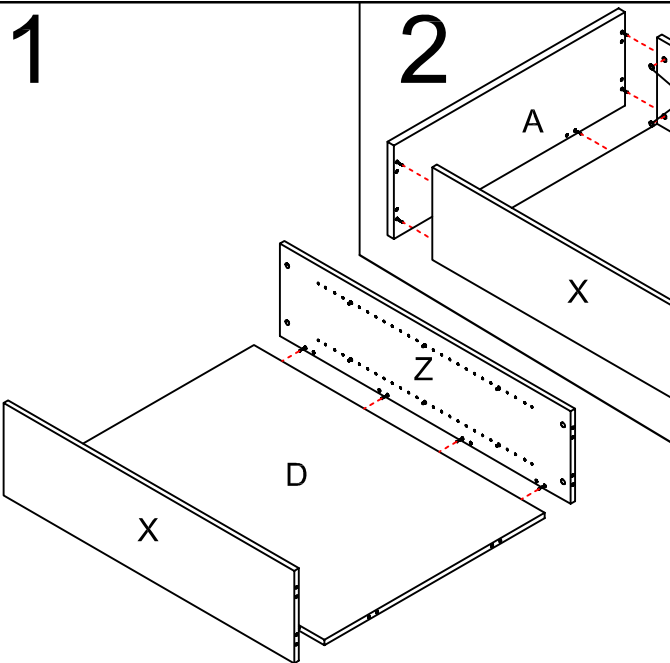

## CBC15

**rapidline**  
FURNITURE FOR TODAY

2011-8-25

pin	6×35		1	20PCS
CAM			2	20PCS
Cam Cover			3	20PCS
Bot Minifix			4	12PCS
CUSHIOA	25H×φ52		5	4PCS
Screw	4×30		6	4PCS