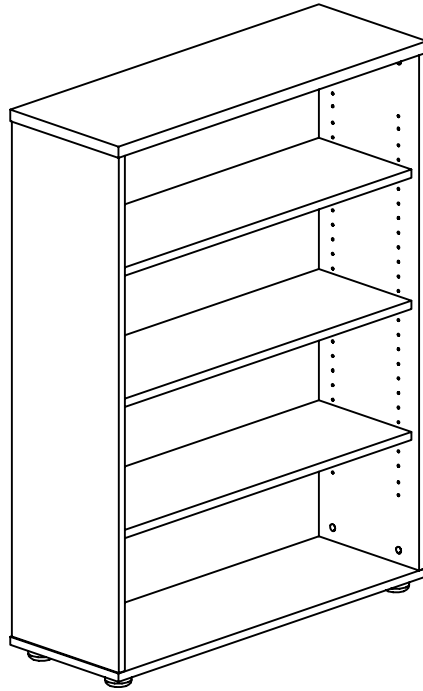

ASSEMBLY INSTRUCTIONS

CBC12

CBC15

rapidline
FURNITURE FOR TODAY

2011-8-25