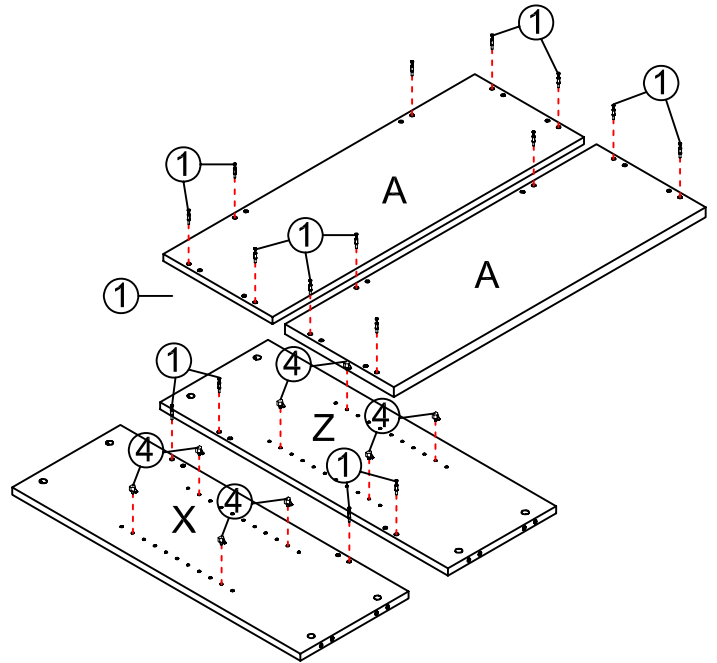

## CBC9

**rapidline**  
FURNITURE FOR TODAY  
2011-8-25

pin 6x35		1	16PCS
CAM		2	16PCS
Cam Cover		3	16PCS
Bot Mixfix		4	8PCS
CUSHION 25Hxφ52		5	4PCS
Screw 4x30		6	4PCS