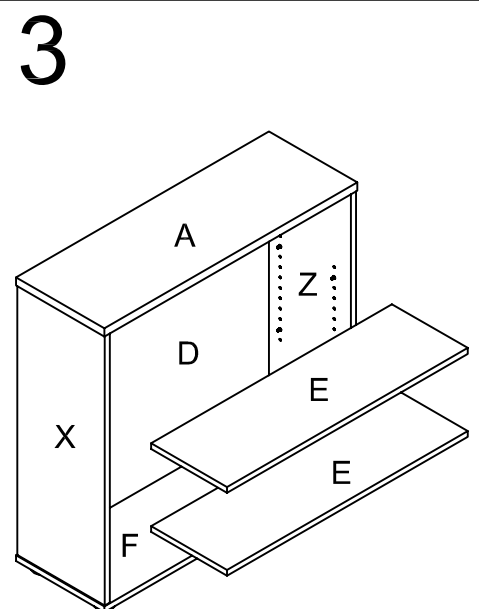

# ASSEMBLY INSTRUCTIONS

## CBC9

**rapidline**  
FURNITURE FOR TODAY  
2011-8-25

pin 6x35		1	16PCS
CAM		2	16PCS
Cam Cover		3	16PCS
Bot Mixfix		4	8PCS
CUSHION 25Hxφ52		5	4PCS
Screw 4x30		6	4PCS