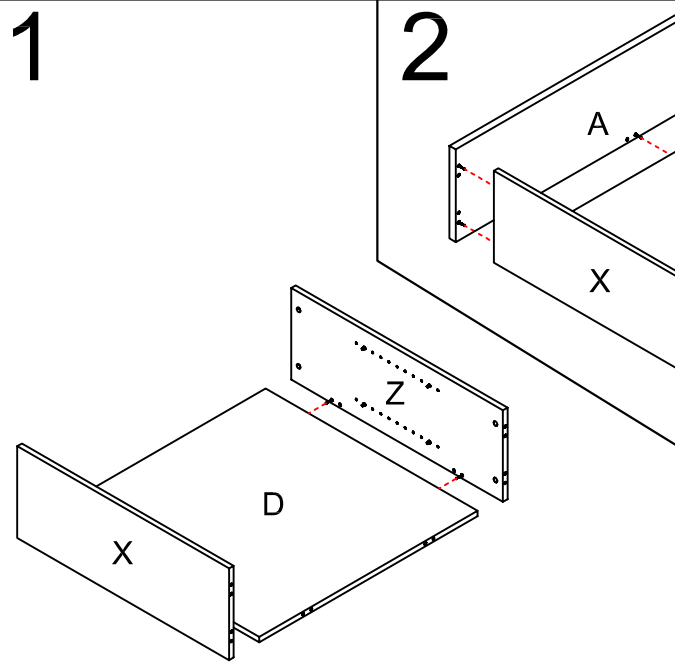

## CBC9

**rapidline**  
FURNITURE FOR TODAY  
2011-8-25

pin 6x35		1	16PCS
CAM		2	16PCS
Cam Cover		3	16PCS
Bot Mixfix		4	8PCS
CUSHION 25Hxφ52		5	4PCS
Screw 4x30		6	4PCS