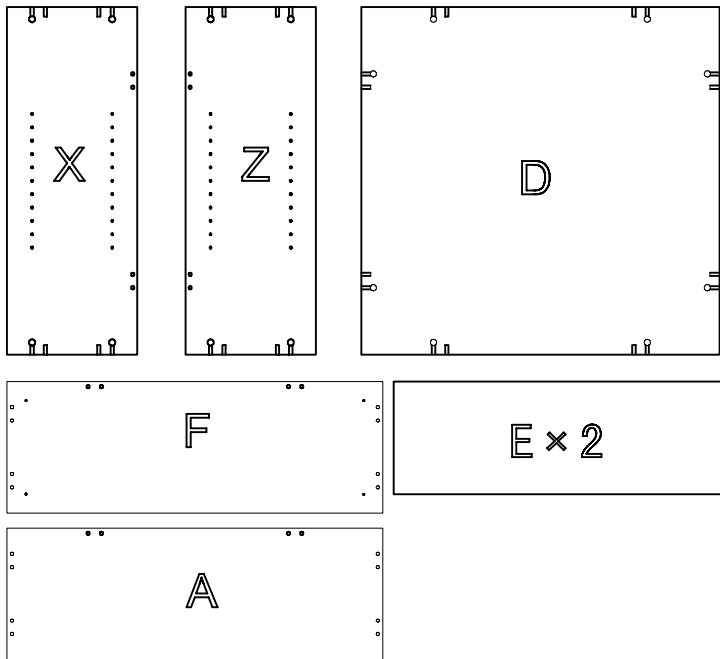

# ASSEMBLY INSTRUCTIONS

## CBC9

**rapidline**  
FURNITURE FOR TODAY  
2011-8-25

pin 6x35		1	16PCS
CAM		2	16PCS
Cam Cover		3	16PCS
Bot Mixfix		4	8PCS
CUSHION 25Hxφ52		5	4PCS
Screw 4x30		6	4PCS