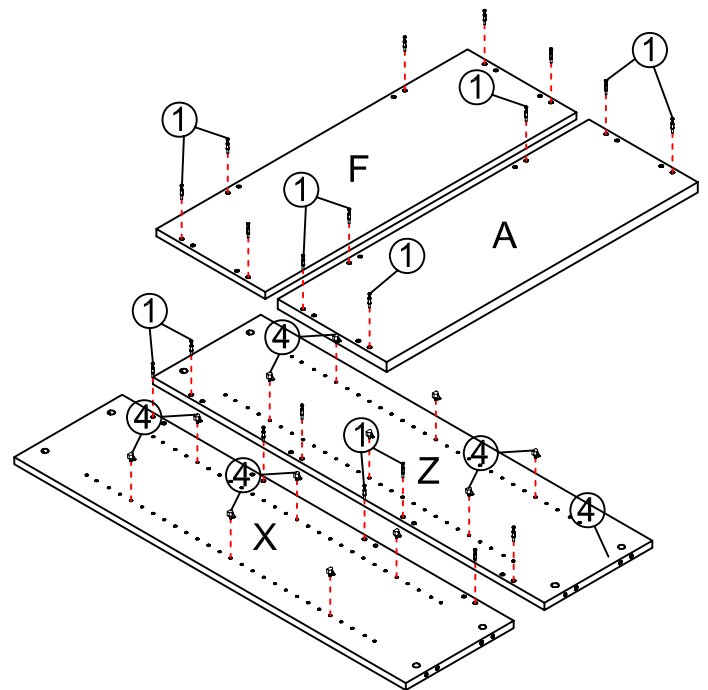

## CBC15

**rapidline**  
FURNITURE FOR TODAY

2011-8-25

pin	6×35		1	20PCS
CAM			2	20PCS
Cam Cover			3	20PCS
Bot Minifix			4	12PCS
CUSHIOA	25H×φ52		5	4PCS
Screw	4×30		6	4PCS