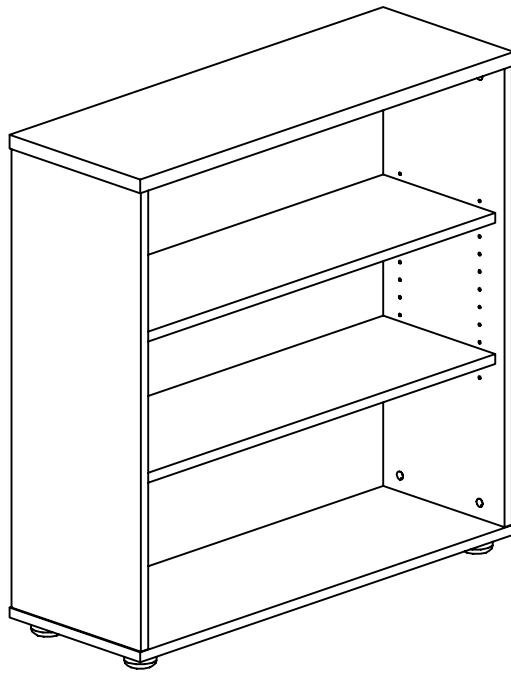

# ASSEMBLY INSTRUCTIONS

## CBC9

**rapidline**  
FURNITURE FOR TODAY  
2011-8-25

pin 6x35		1	16PCS
CAM		2	16PCS
Cam Cover		3	16PCS
Bot Mixfix		4	8PCS
CUSHION 25Hxφ52		5	4PCS
Screw 4x30		6	4PCS